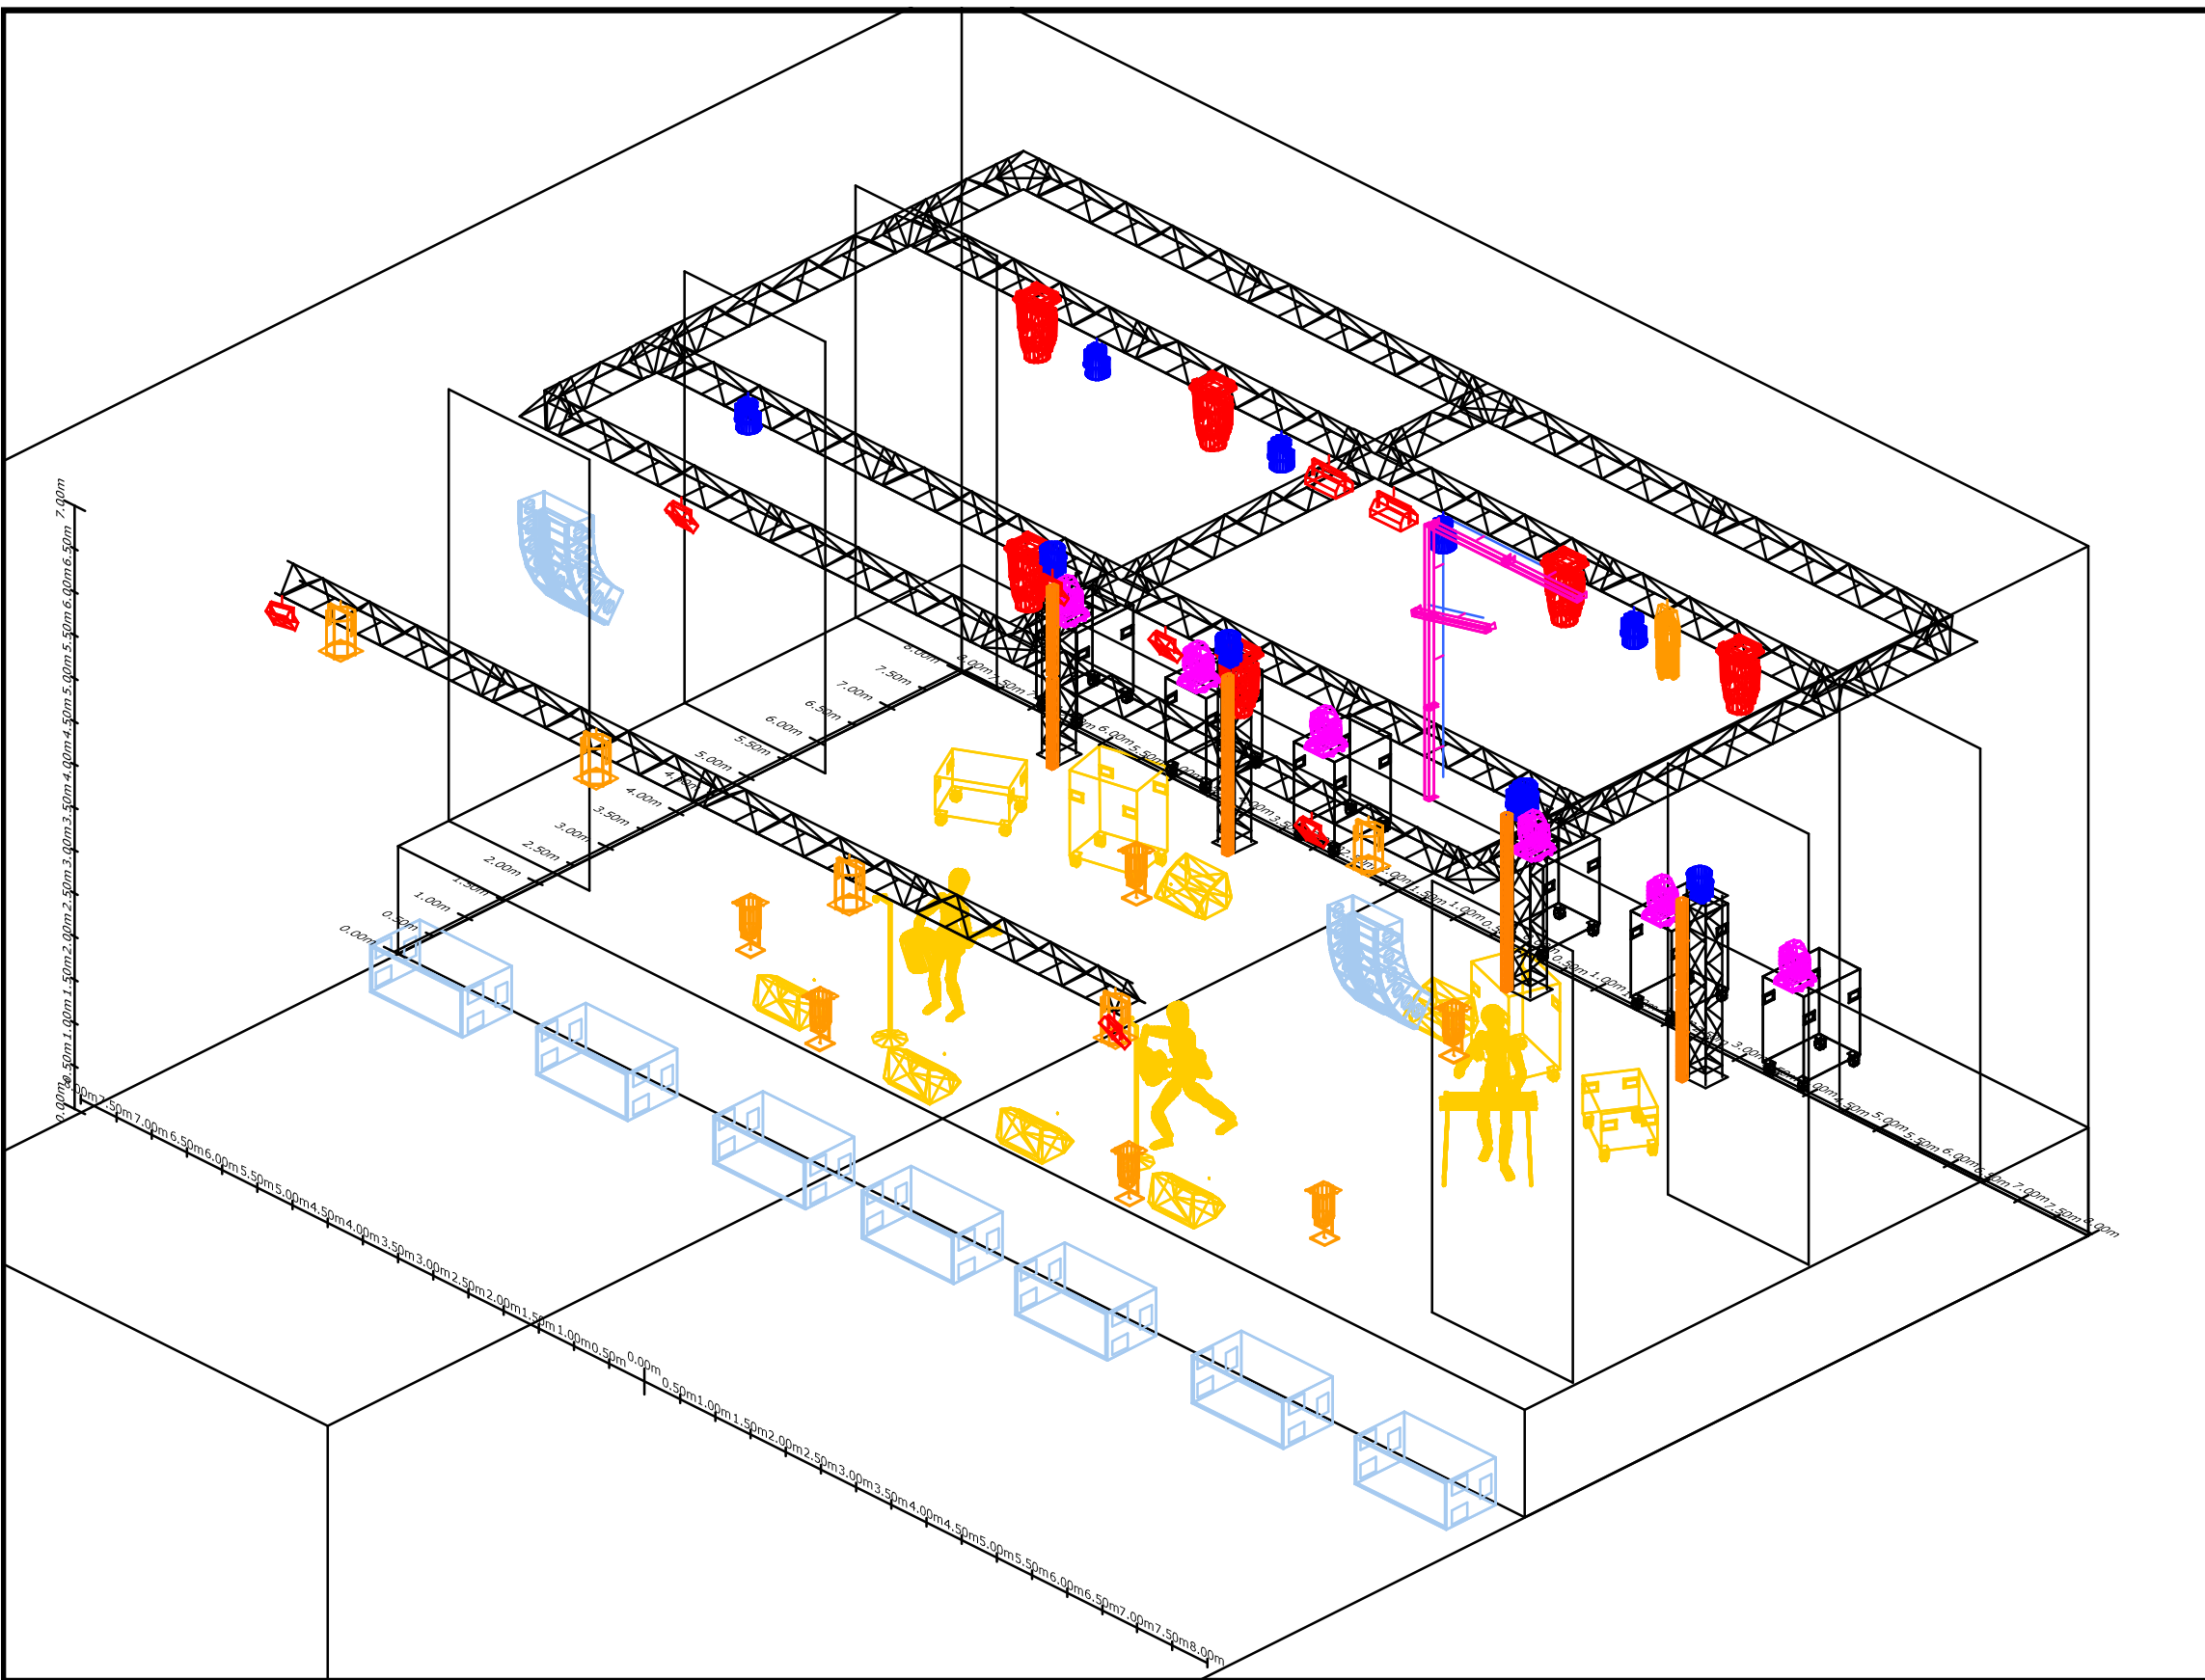

FERGESSEN Rider light sept 2016

Legend		
Symbol	Name	Count
	MAC Viper Profile	6
	MAC Aura std col calib on	10
	Sharp std Ldmx on	6
	Oxo Pixyline 18FCW (72 channels)	6
	Arcaline 2 3G mode 3	8
	Atomic 3000	2
	ADB Warp 12/30	1
	ADB C201	5
	PAR 64 cp62	6
	FL 2400	6