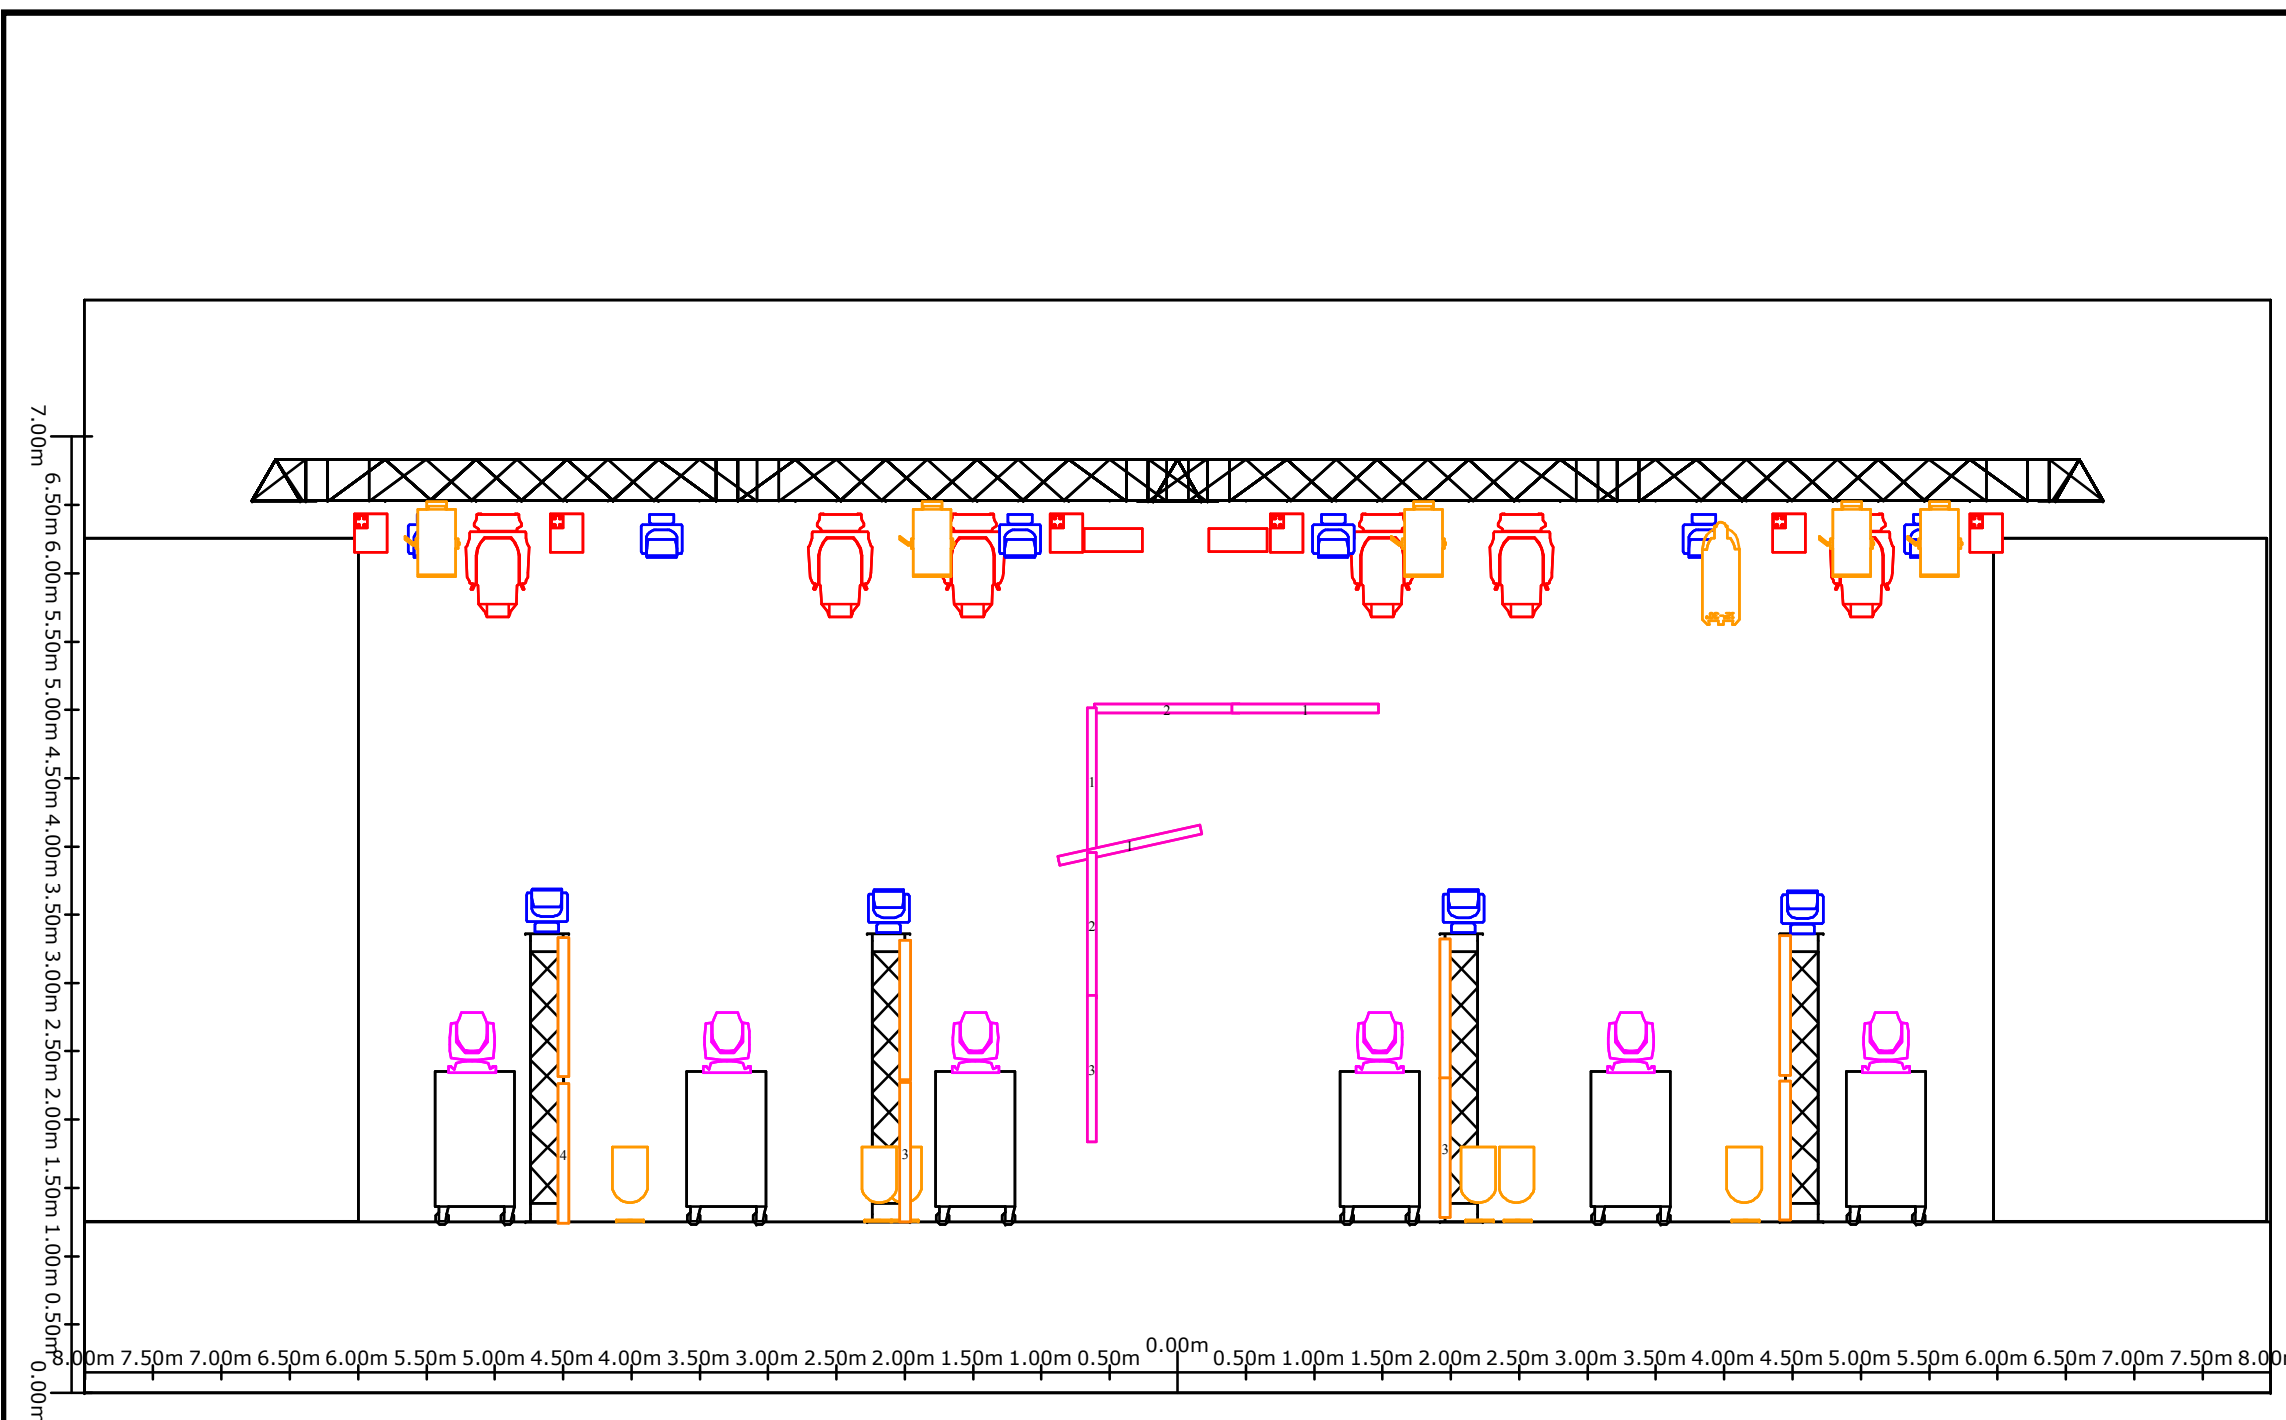

FERGESSEN Rider light sept 2016

Legend

Symbol	Name	Count
	MAC Viper Profile	6
	MAC Aura std col calib on	10
	Sharpy std Ldmx on	6
	Oxo Pixyline 18FCW (72 channels)	6
	Arcaline 2 3G mode 3	8
	Atomic 3000	2
	ADB Warp 12/30	1
	ADB C201	5
	PAR 64 cp62	6
	FL 2400	6

Contact:

Thomas Jedwab-Wroclawski
thomas.jedwab@gmail.com
+33(0) 6 62 87 67 36

Merci de fournir une grand MA 2 light
(3.1.2.5)

Une Machine à brouillard de type MDG

Un technicien et un assistant qualifiés,
connaissant la salle devront être
présents dès l'arrivée de notre éclairagiste.